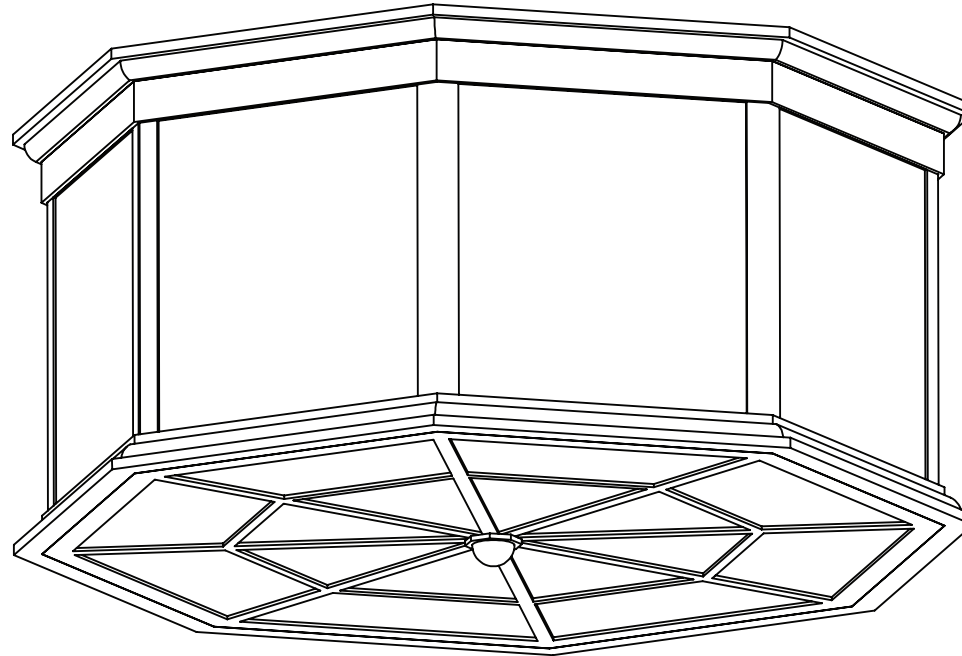

CRENSHAW

Ceiling Mount #4170-CECx

Finish: Oil Rubbed Bronze
Lens: White Frosted Glass
Width: 21-1/8"
Height: 10-1/4"
Lamping: (3) 18W TBX CFL
Location: Dry

Idea Book fixtures are presented as design inspiration and may be used as the basis for new custom lighting. Exact replication of this original design is restricted.