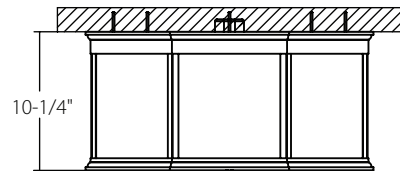

CRENSHAW

Ceiling Mount #4170-CECx

Finish: Oil Rubbed Bronze
Lens: White Frosted Glass
Width: 21-1/8"
Height: 10-1/4"
Lamping: (3) 18W TBX CFL
Location: Dry

Idea Book fixtures are presented as design inspiration and may be used as the basis for new custom lighting. Exact replication of this original design is restricted.