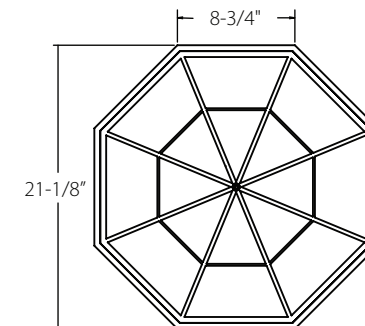

CRENSHAW

Ceiling Mount #4170-CECx

Finish: Oil Rubbed Bronze
Lens: White Frosted Glass
Width: 21-1/8"
Height: 10-1/4"
Lamping: (3) 18W TBX CFL
Location: Dry

Idea Book fixtures are presented as design inspiration and may be used as the basis for new custom lighting. Exact replication of this original design is restricted.