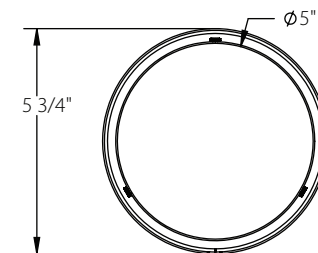

CRENSHAW

Ceiling Mount Cylinder #4947-CBC

Finish: Per order
Lens: Frosted White Acrylic,
seamless closed bottom
cylinder
Width: 5-3/4"
Height: 10-1/4"
Lamping: (1) 18W TBX CFL
Location: Dry

Idea Book fixtures may be used as shown or as the basis for new custom designs. Dimensions, materials, lamping, and other design elements may be modified as needed.