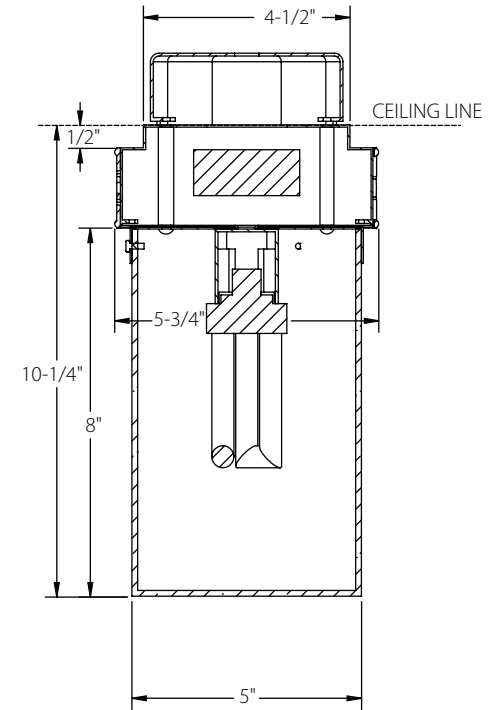

CRENSHAW

Ceiling Mount Cylinder #4947-CBC

Finish: Per order
Lens: Frosted White Acrylic,
seamless closed bottom
cylinder
Width: 5-3/4"
Height: 10-1/4"
Lamping: (1) 18W TBX CFL
Location: Dry

Idea Book fixtures may be used as shown or as the basis for new custom designs. Dimensions, materials, lamping, and other design elements may be modified as needed.