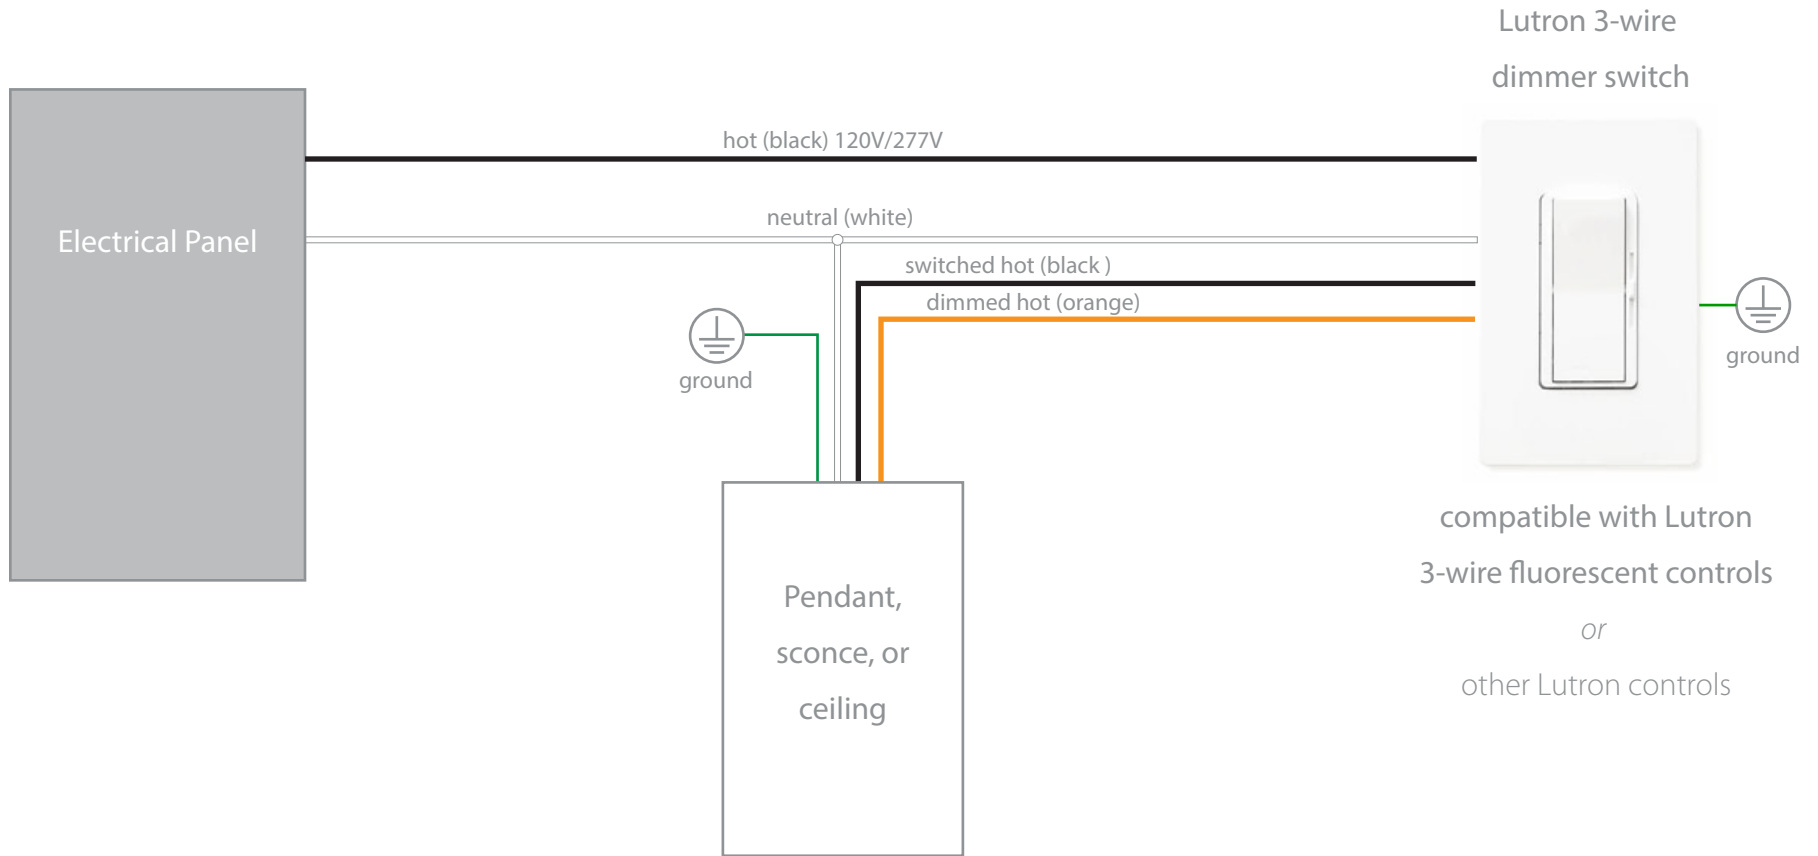

*Advance Mark X compact fluorescent 2-wire dimming wiring diagram*

Refer to manufacturer for additional dimmer switch installation and configuration instructions.

*Advance Mark 7 0-10V compact fluorescent dimming wiring diagram*

Refer to manufacturer for additional dimmer switch installation and configuration instructions.

*Lutron 3-wire compact fluorescent dimming wiring diagram*

Refer to Lutron for additional dimmer switch installation and configuration instructions.