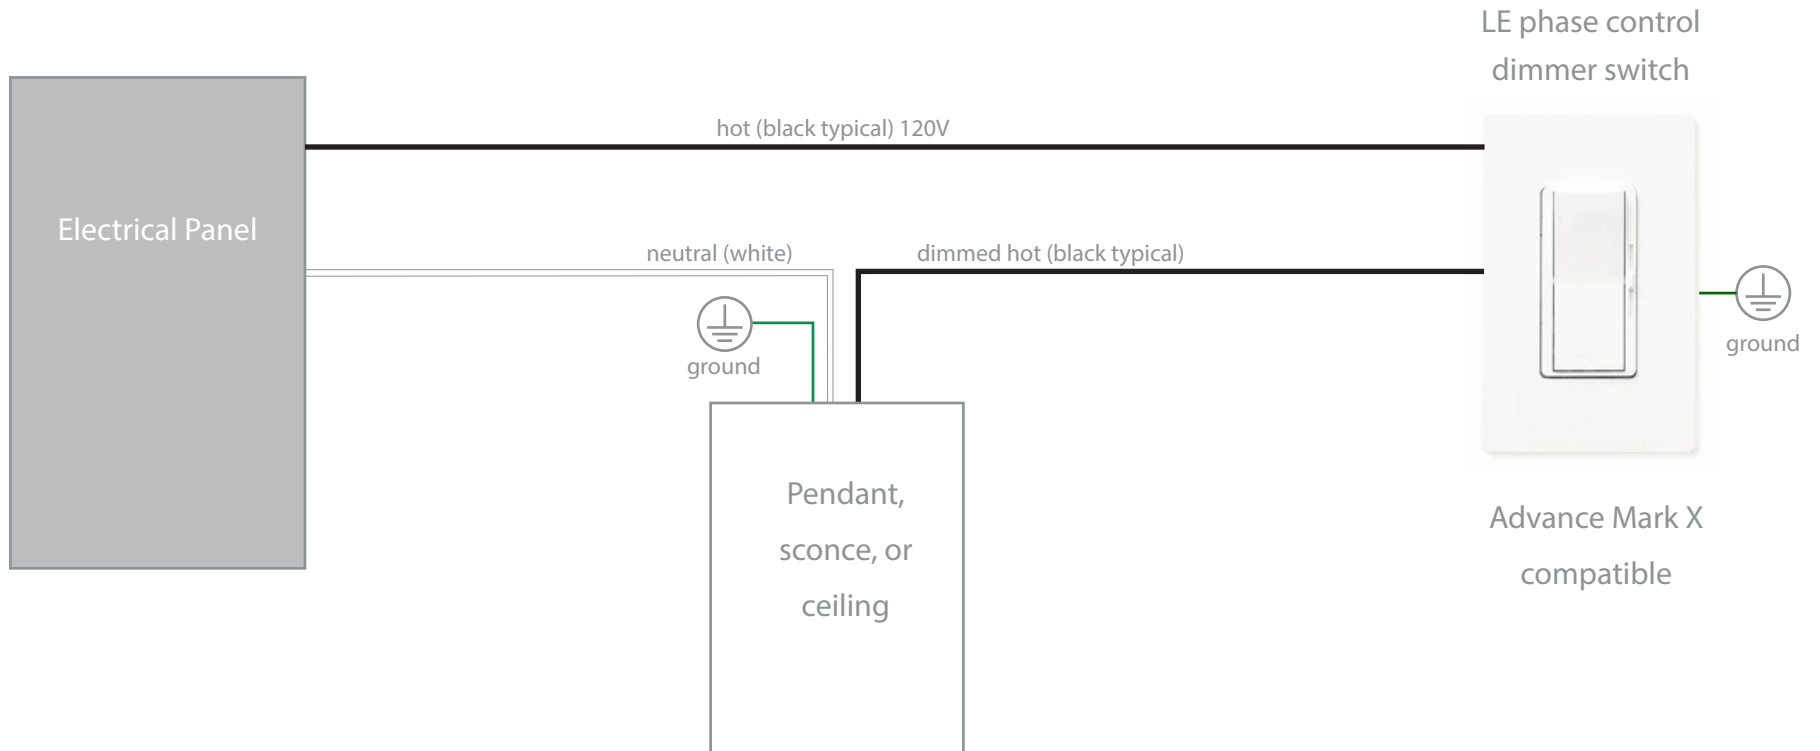

*Advance Mark X compact fluorescent 2-wire dimming wiring diagram*

Refer to manufacturer for additional dimmer switch installation and configuration instructions.

*Advance Mark 7 0-10V compact fluorescent dimming wiring diagram*

Refer to manufacturer for additional dimmer switch installation and configuration instructions.

*Lutron 3-wire compact fluorescent dimming wiring diagram*

Refer to Lutron for additional dimmer switch installation and configuration instructions.