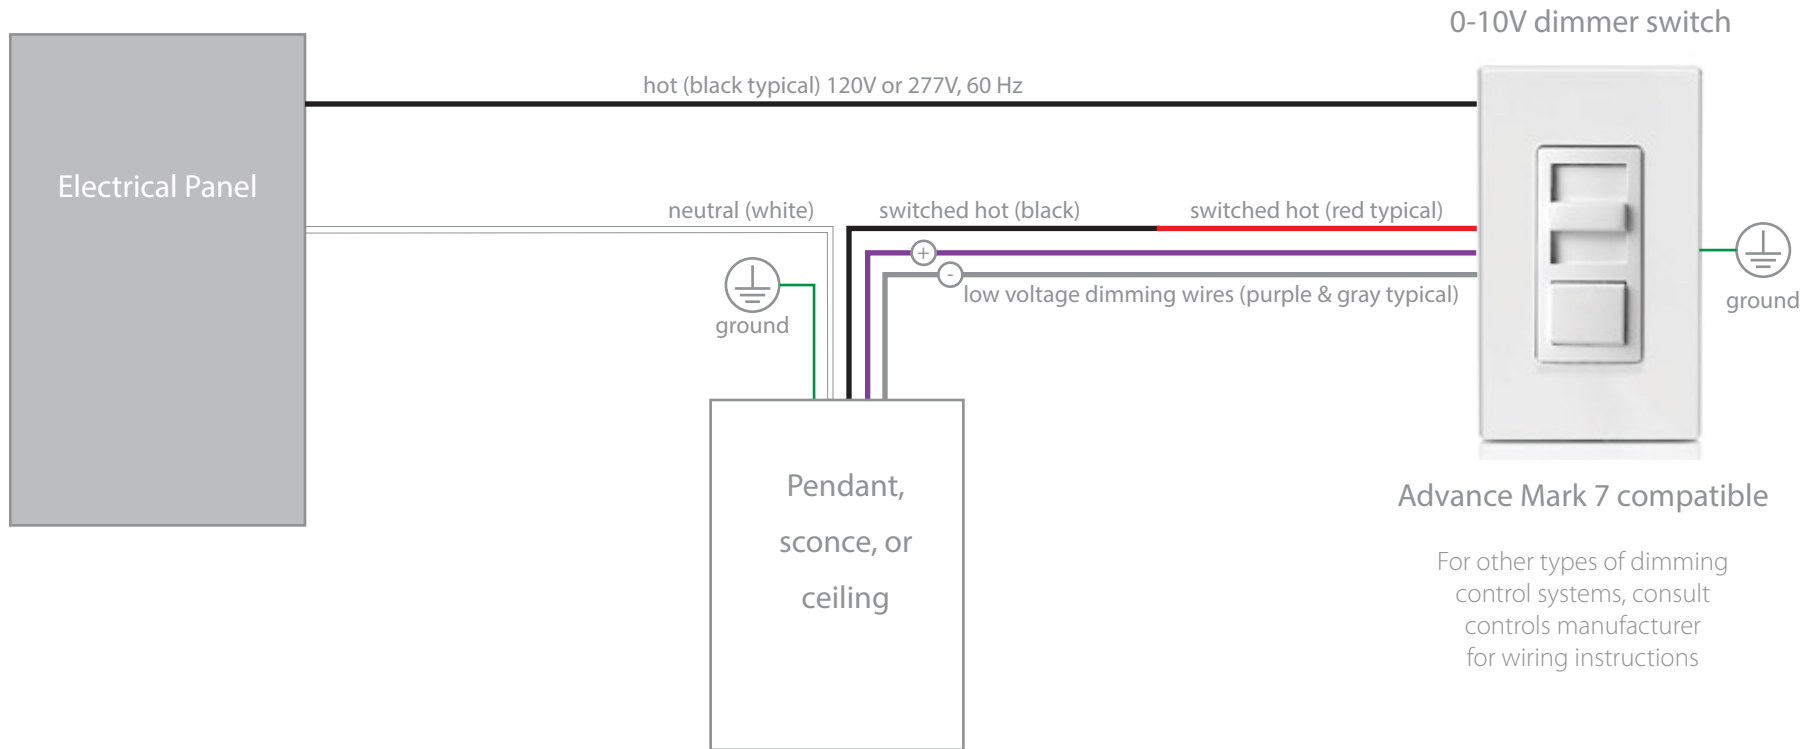

*Advance Mark X compact fluorescent 2-wire dimming wiring diagram*

Refer to manufacturer for additional dimmer switch installation and configuration instructions.

*Advance Mark 7 0-10V compact fluorescent dimming wiring diagram*

Refer to manufacturer for additional dimmer switch installation and configuration instructions.

*Lutron 3-wire compact fluorescent dimming wiring diagram*

Refer to Lutron for additional dimmer switch installation and configuration instructions.