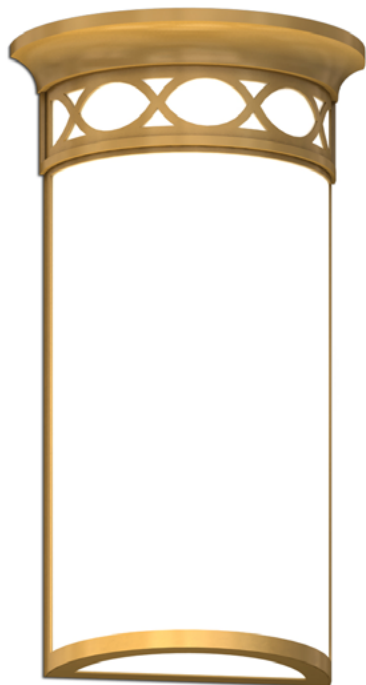

Chartwell Wall Sconce

Crenshaw Catalog

Chartwell Wall Sconce # WES 8351, 8352

Lamping

Finishes

Lenses

Specify

FINISHES

- Painted - PT
- Premium Painted - PTP
- Satin Brass - SB
- Polished Brass - PB
- Bronze Lacquer - BQ
- Antique Brass - AB
- Aged Brass - AGB
- Antique Bronze - ABZ
- Oil-Rubbed Bronze - ORB

WES 8351

10" w x 16" h x 5" e

- NA: 60W A19 equivalent
- LA-D: LED system specifications including output, color temperature, and dimming options are available upon request

WES 8352

12-1/2" w x 24" h x 6" e

- NA: 75W A19 equivalent
- LA-D: LED system specifications including output, color temperature, and dimming options are available upon request

LENSES

- White Acrylic - WA

NOTE

Solid top for wet location