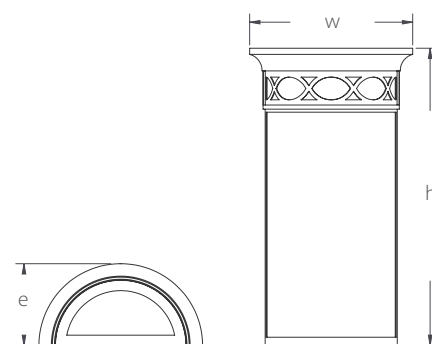

Chartwell Wall Sconce

Crenshaw Catalog

Chartwell Wall Sconce # WES 8351, 8352

Lamping

Finishes

Lenses

Specify

FINISHES

- Painted - PT
- Premium Painted - PTP
- Satin Brass - SB
- Polished Brass - PB
- Bronze Lacquer - BQ
- Antique Brass - AB
- Aged Brass - AGB
- Antique Bronze - ABZ
- Oil-Rubbed Bronze - ORB

WES 8351

10" w x 16" h x 5" e

- NA: 60W A19 equivalent
- LA-D: LED system specifications including output, color temperature, and dimming options are available upon request

WES 8352

12-1/2" w x 24" h x 6" e

- NA: 75W A19 equivalent
- LA-D: LED system specifications including output, color temperature, and dimming options are available upon request