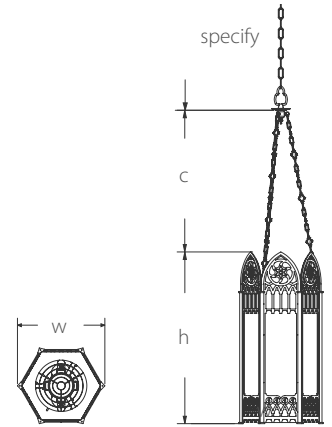

Fountain's Abbey Lantern Pendant

Crenshaw Catalog

Supplied with up to 15 ft suspension chain cut to specification, plus canopy and mounting hardware suitable for a flat or angled ceiling. UL/CSA dry or damp location.

PES 3051

14-1/2" w x 29" h + 30" c, specify suspension

- LD: 12LED (158W, 16,000 lum, 3000K, 32" body ht)
- LD-D: 12LED 0-10V dim (COB 170W, 17,300 lum, 3000K, 32" body ht)
or 12LED-PC phase control dim (COB 166W, 16,900 lum, 3000K, 32" body ht)
- FLED: (4) 40W BX CFL + (1) 50W LED (COB 4,400 lum, 3000K)
- FLED-D: (4) 40W BX CFL + (1) 62W LED (COB 5,700 lum, 3000K) 0-10V dim
- FA: (4) 40W BX CFL
- FA-D: (4) 40W BX CFL Adv Mark X dim
- FD: (4) 39W BX CFL + (1) 300W R40 equivalent
- FD-D: (4) 39W BX CFL Adv Mark X dim + (1) 300W R40 equivalent
- NA: (6) 75W A19 equivalent
- ND: (6) 75W A19 equivalent + (1) 300W R40 equivalent