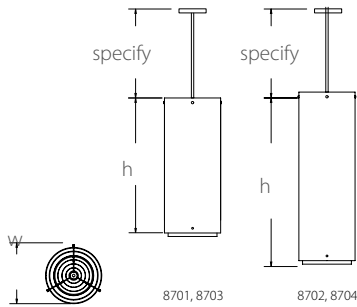

Contemporary Simple Forms Pendant

Crenshaw Catalog

Contemporary Simple Forms Pendant

Crenshaw Catalog

Provided with up to 10 ft suspension stem, cut to specification, with canopy and hardware suitable for mounting to a flat or angled ceiling. UL/CSA dry or damp location.

PES 8701

10" w x 24" h, specify suspension

LD: 12LED (158W, 16,000 lum, 3000K, 28" body ht)
 LD-D: 12LED 0-10V dim (170W, 17,300 lum, 3000K, 28" body ht)
 or 12LED-PC phase control dim (166W, 16,900 lum, 3000K, 28" body ht)
 FLED: (4) 39W BX CFL + (1) 50W LED (COB 4,400 lum, 3000K)
 FLED-D: (4) 39W BX CFL non-dim + (1) 62W LED (COB 5,700 lum, 3000K) 0-10V dim
 FA: (4) 39W BX CFL
 FA-D/FD/FD-D: not available
 NA: (6) 75W A19 equivalent
 ND: (6) 75W A19 + (1) 300W R40 equivalent