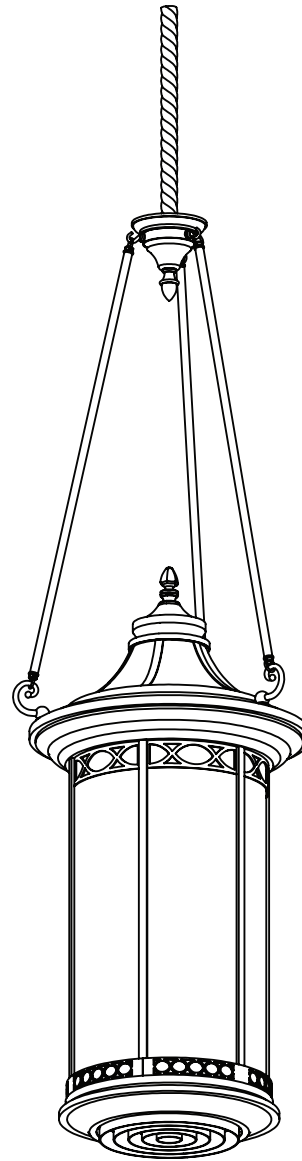

# CRENSHAW

## Lantern Pendant #Q9894-PEC

Finish: Per order  
Lens: Per order  
Width: Per order  
Height: Per order  
Lamping: Per order  
Suspension: stem  
Location: Dry

Idea Book fixtures may be used as shown or as the basis for new custom designs. Dimensions, materials, lamping, and other design elements may be modified as needed.